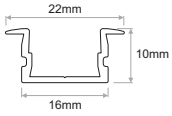

- MINI U RESECCED aluminium profile has extra low depth and is ideal for furniture.
- Available also in black, white or different RAL colours upon request.

Image	Code	Description	Length	Design-Detail
	PRF.133	MINI U RECESSED alum.prof. / Anodized	2m	
	COV.023 COV.024 COV.025 COV.026 COV.038	POLYCARBONATE MILKY COVER POLYCARBONATE MILKY SATIN COVER POLYCARBONATE RULED COVER POLYCARBONATE CLEAR COVER POLYCARBONATE BLACK SATIN COVER	2m 2m 2m 2m 2m	
	CAP.142	END CAP for MINI U RECESSED with COV.023-024-025-026-038		
	PRH.001	HOLDER		